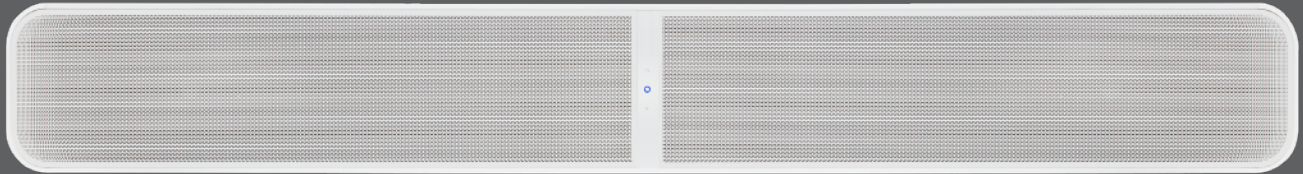

# PULSE SOUNDBAR+

Wireless Streaming Sound System

## MEET THE PULSE SOUNDBAR+

The **PULSE SOUNDBAR+** is the ultimate audiophile-grade soundbar for all your home entertainment needs. Connect to music, movies, concerts and games to create an audio experience that is as crisp and engaging as your 8K video. More than its name implies, the PULSE SOUNDBAR+ is a system solution that replaces the need for bulky AVRs. Designed to fit perfectly under HD TVs, the PULSE SOUNDBAR+ offers a fully immersive sonic experience.

## IMMERSIVE AUDIO ENGINE

With an innovative virtual Dolby Atmos implementation, find yourself in the recording studio or in the middle of the action, with every sound precisely positioned around you. Experience a wider, higher, and more enveloping soundstage from the PULSE SOUNDBAR+.

## SURROUND YOURSELF WITH SOUND

Featuring 24-bit audio processing, 8 audiophile-quality drivers, and 120 watts of total power, the PULSE SOUNDBAR+ is to audio what the 8K TV is to video. Capable of deep and crisp bass on its own, the PULSE SOUNDBAR+ can also be paired with the PULSE SUB+ to create dramatic soundscapes for music, movies and games. Simply add a pair of PULSE FLEX 2i speakers as rear channels for a complete wireless surround sound experience.